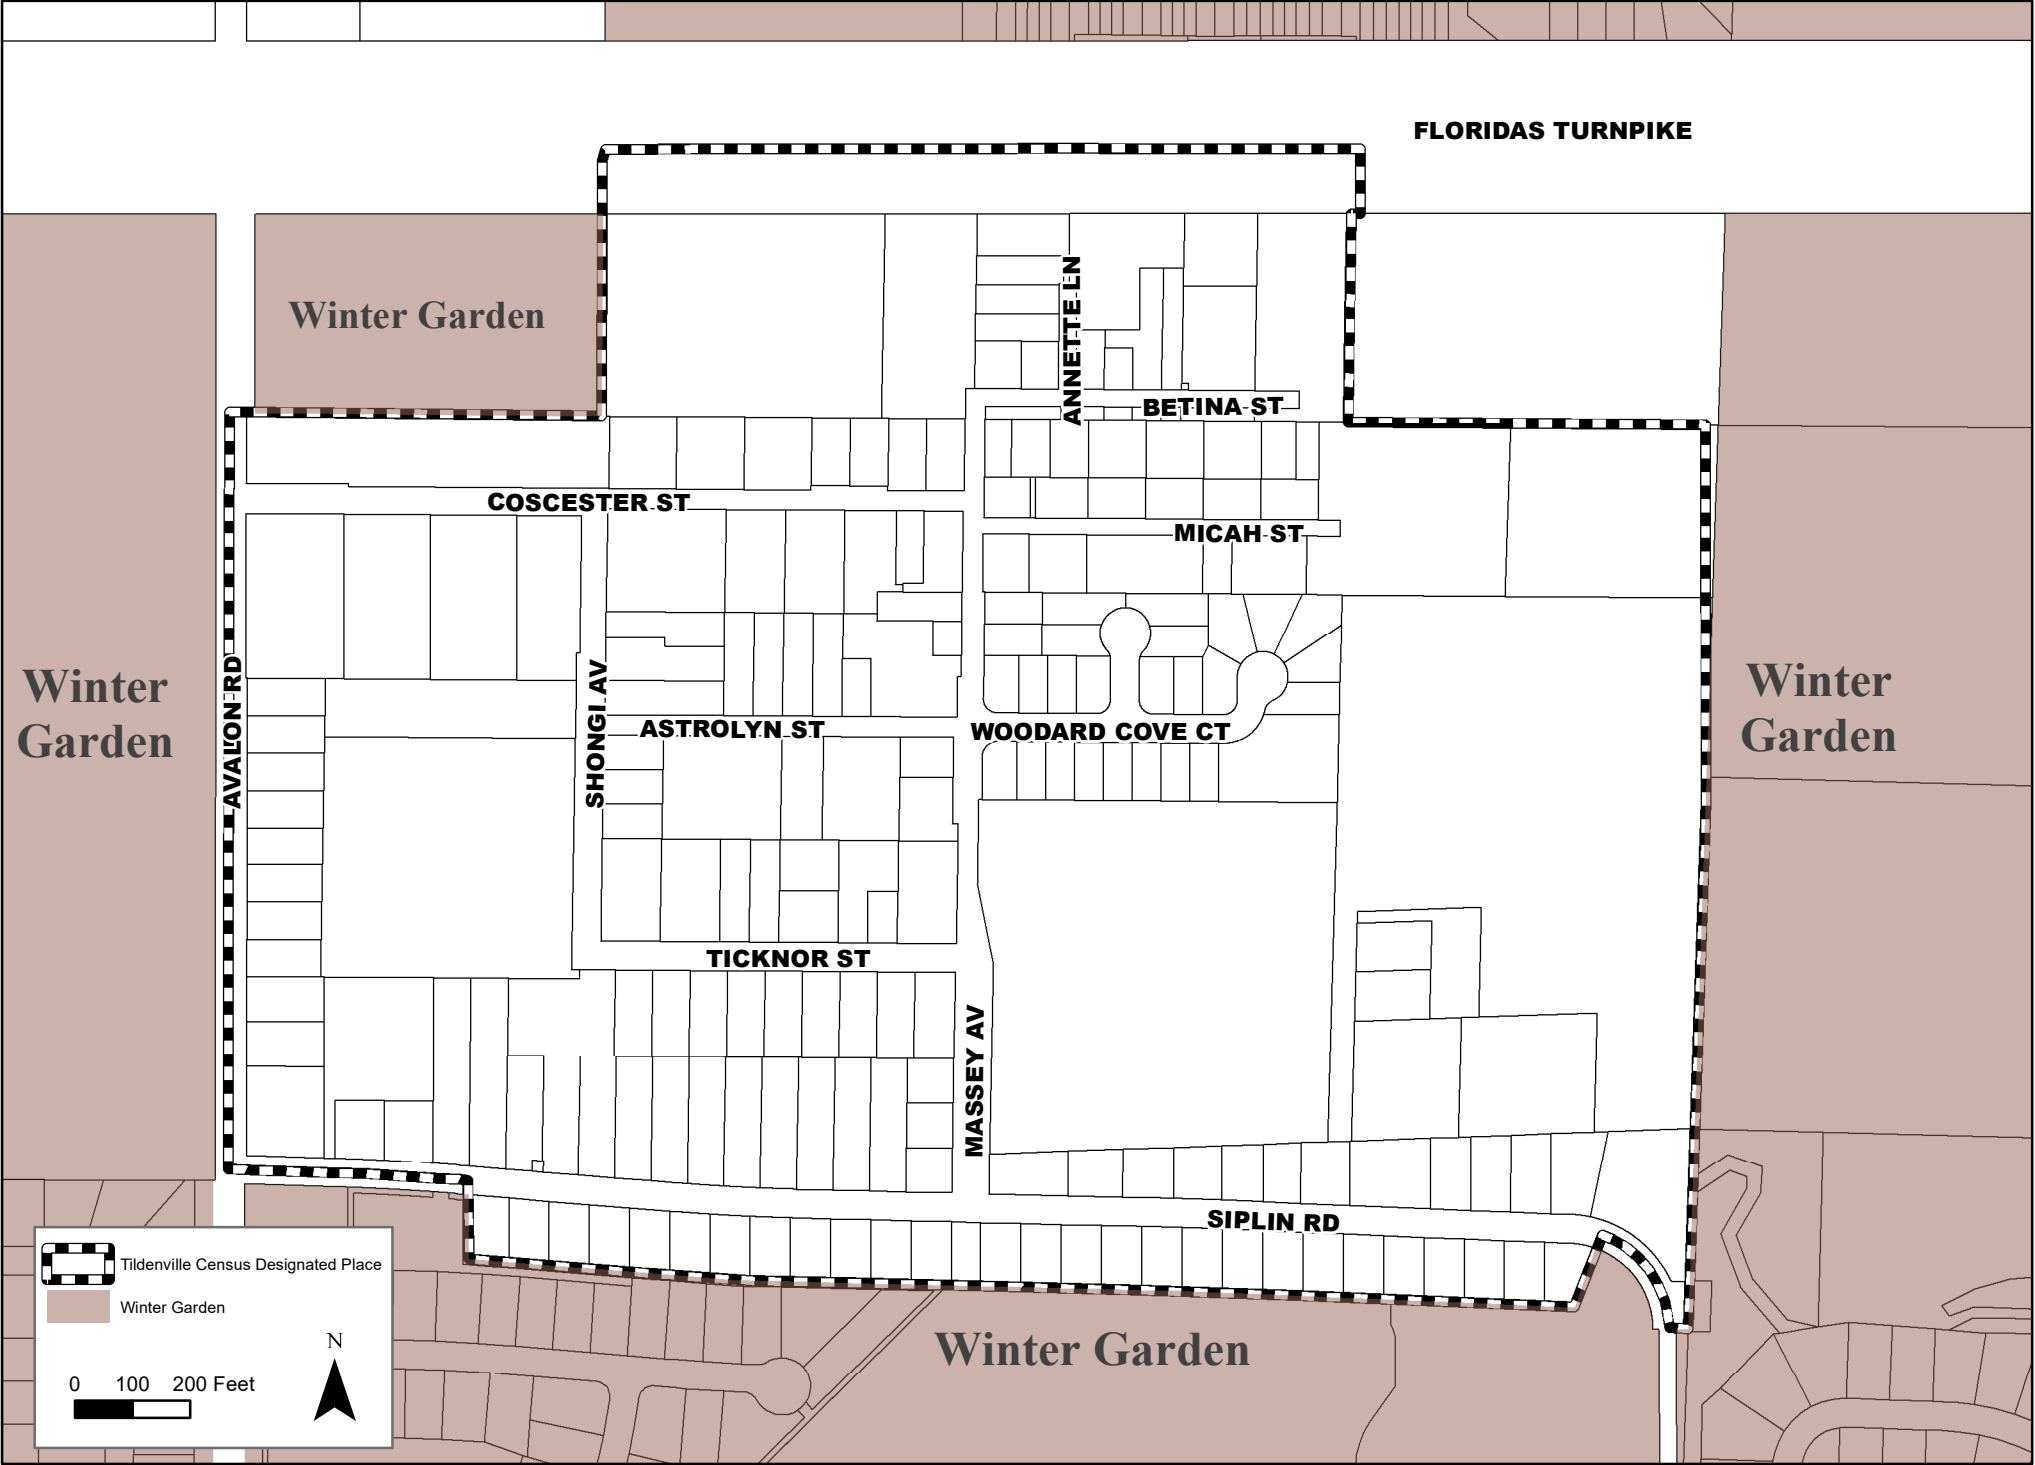

Tildenville

FLORIDAS TURNPIKE

Winter Garden

Winter Garden

Winter Garden

Winter Garden

AVALON RD

COSCESTER ST

SHONGL AV

ASTROLYN ST

TICKNOR ST

MASSEY AV

ANNETTE LN

BETINA ST

MICAH ST

WOODARD COVE CT

SIPLIN RD

Tildenville Census Designated Place

Winter Garden

0 100 200 Feet

N